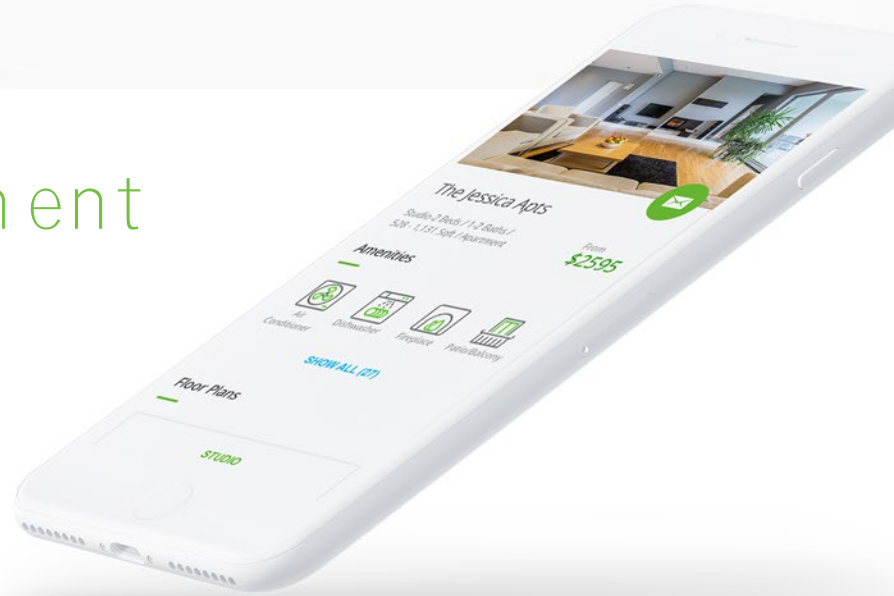

Refreshingly simple software

Property management software built for small to mid-sized managers of residential and commercial real estate

Property management just got easier.

Yardi Breeze has everything small to mid-sized owners and managers need to succeed with features that make managing your properties a breeze.

IT'S ABOUT TIME

Save time and make tenants happy with convenient online applications and payments, secure account access and text messaging.

LOCATION, LOCATION, LOCATION

Yardi Breeze seamlessly integrates with RENTCafé so your properties can be listed online and ready to show in a matter of seconds.