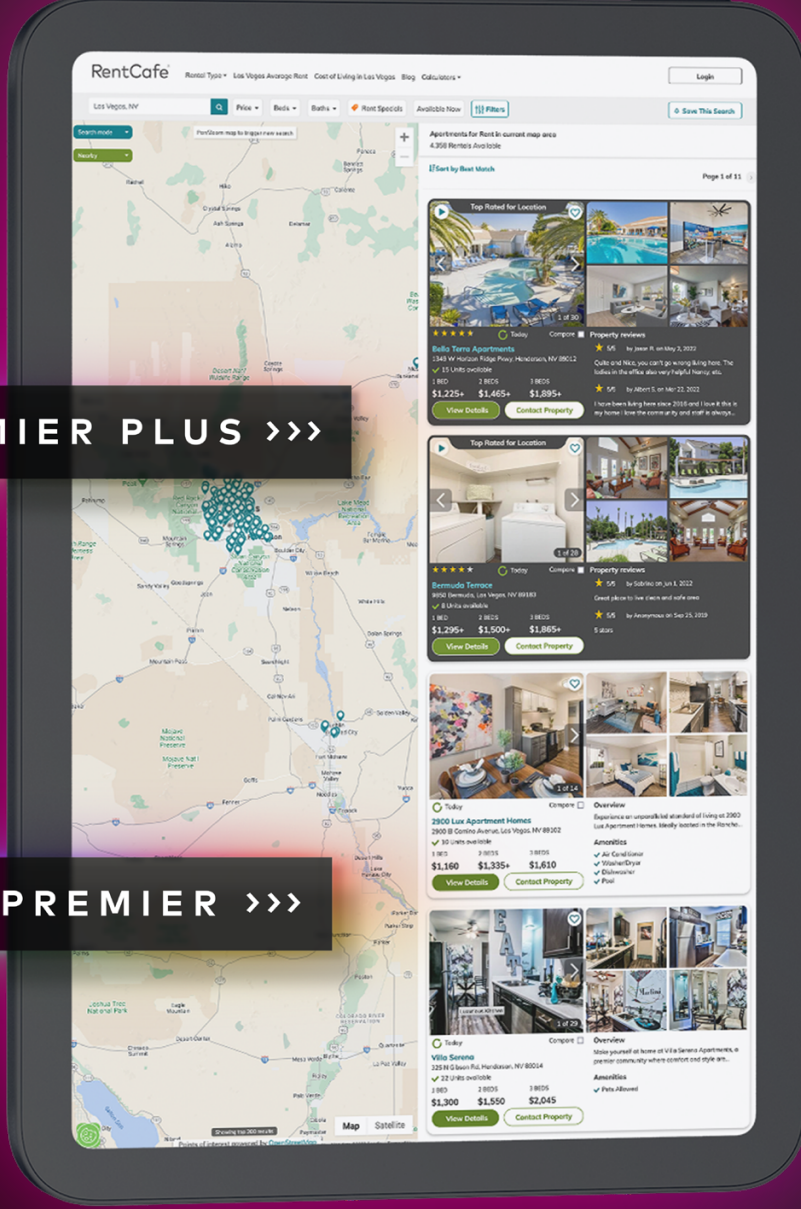

Reach more renters

Advertise on the fastest growing apartment ILS

70+
MILLION

ANNUAL VISITS

275+
MILLION

ANNUAL PAGEVIEWS

350,000

EMAIL SUBSCRIBERS

GET MORE VIEWS & MORE LEADS

Don't let your listings get lost at the bottom of rental searches. Attract renters who are ready to move with Premier Plus and Premier listings.

Premier Plus and Premier listings appear at the top of search results. Get the attention of renters who are actively searching.

PREMIER & PREMIER PLUS LISTINGS ATTRACT

5X

MORE VIEWS
than Basic listings

4X

MORE LEADS
than Basic listings

Premier Plus listings appear at the very top of searches. They stand out with high contrast design and proven conversion features.

Premier listings also have proven conversion features. They appear under Premier Plus listings but above Basic listings.

PREMIER LISTING FEATURES ON RENTCAFE.COM

	PREMIER PLUS	PREMIER	BASIC
AD EXPOSURE			
Top display above all listings	✓	✗	✗
Top display above basic listings	✓	✓	✗
Repeated display on search page	✓	✓	✗
Top display on niche search directories	✓	✓	✗
Priority inclusion in email recommendations	✓	✓	✗
Top display on network site Point2 Rentals	✓	✓	✗
AD DESIGN			
Enhanced dark background design	✓	✗	✗
Extra-large double-sized listing card	✓	✓	✗
Image carousel on listing card	✓	✓	✗
Amenities/reviews* on listing card	✓	✓	✗
CONVERSION FEATURES			
Availability info	✓	✓	✗
Rent specials label*	✓	✓	✗
Top rating label*	✓	✓	✗
Video tour icon*	✓	✓	✗
PROPERTY FEATURES			
Company logo above the fold	✓	✓	✗
Property website link above the fold	✓	✓	✗
Chatbot	✓	✓	✗
Phone call function	✓	✓	✗