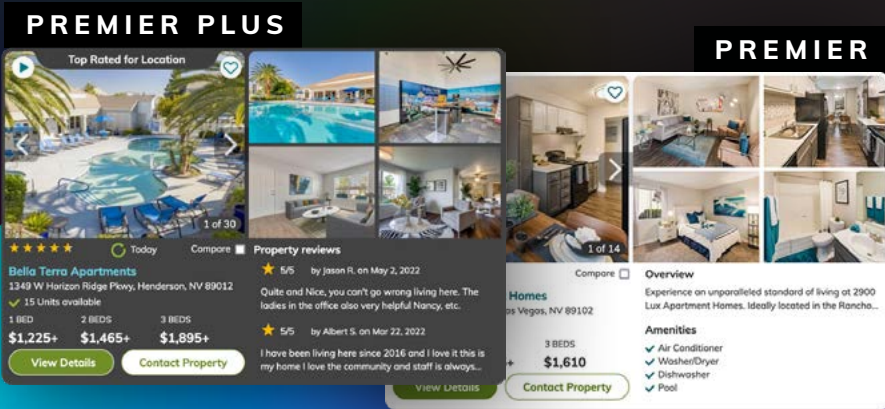

Help your  
customers  
rent their  
happy place

**HAPPINESS IS**

**Millions of renters**

**Listings that  
convert quickly**

**A full-service  
marketing partner**

**List your apartments on  
the fastest growing ILS**

Ready for more leads and leases? Get the attention  
of renters actively searching for their next home.

SEE  
WHAT'S  
POSSIBLE

**PREMIER & PREMIER PLUS LISTINGS ATTRACT**

**5X**

**MORE VIEWS**  
than basic listings

**4X**

**MORE LEADS**  
than basic listings

With **premier ads**, your listings are more attractive and showcased at the top of searches, attracting **more views** and **more leads**.

**RENTCAFE.COM ADVERTISING PACKAGES**