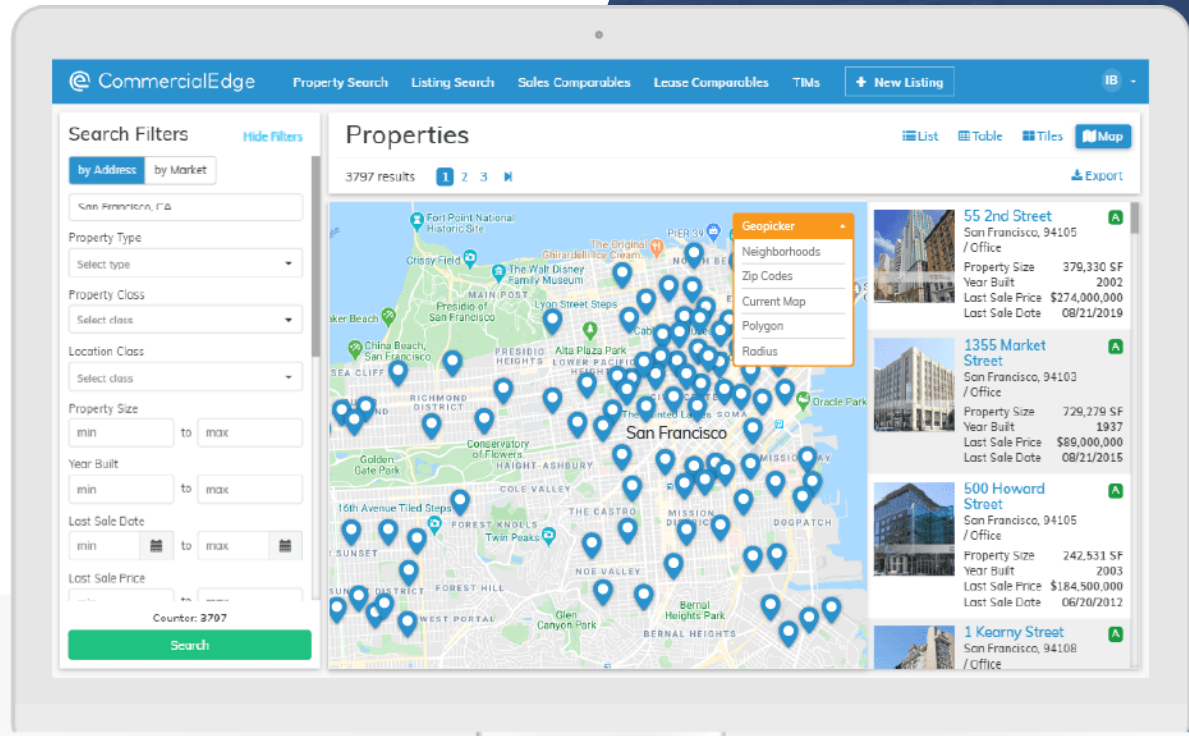

Edge Marketing

Showcase your listings easily and gain free exposure

Leverage our easy-to-use tools to seamlessly manage and promote your listings. Gain free exposure on the growing CommercialEdge Listing Network, which attracts upwards of 15 million visits per month, combined. You can also boost your listings' visibility with Featured Ads and syndicate them to third-party platforms.

Access the tools that will undoubtedly give you the edge.

Edge Research

Turn our data into opportunities with powerful & easy-to-use tools.

Extensive property coverage

Nationwide coverage built up over a decade of commercial data research. All CRE asset types included: office, retail, multifamily, industrial.

Edge Research

Turn our data into opportunities with powerful & easy-to-use tools.

✓ Property Search

Browse effortlessly through comprehensive property data, ownership, sales and debt information. Streamline your process with CRE-oriented data points and filters.