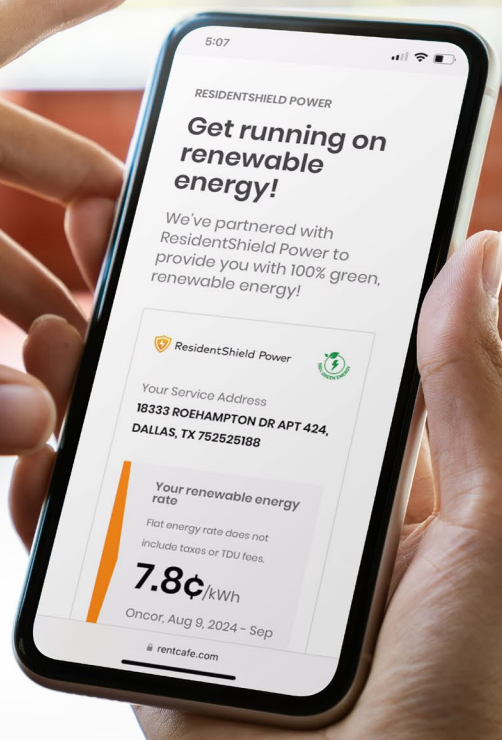

ResidentShield Power

4 reasons your residents will love ResidentShield® Power

The most simple electricity option made just for residents