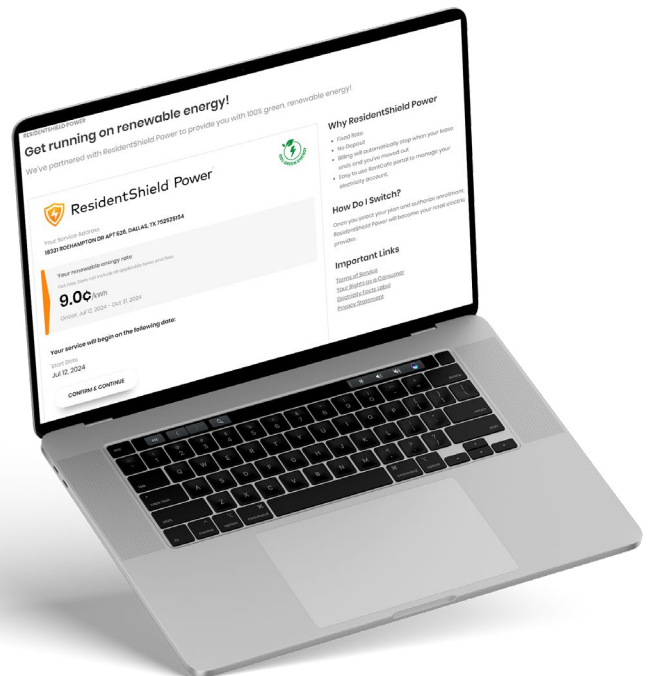

2

Signup is simple

The process to sign up for RS Power is straightforward, stress-free and seamless. Residents can enroll for electricity, with no credit check, and get approved instantly.